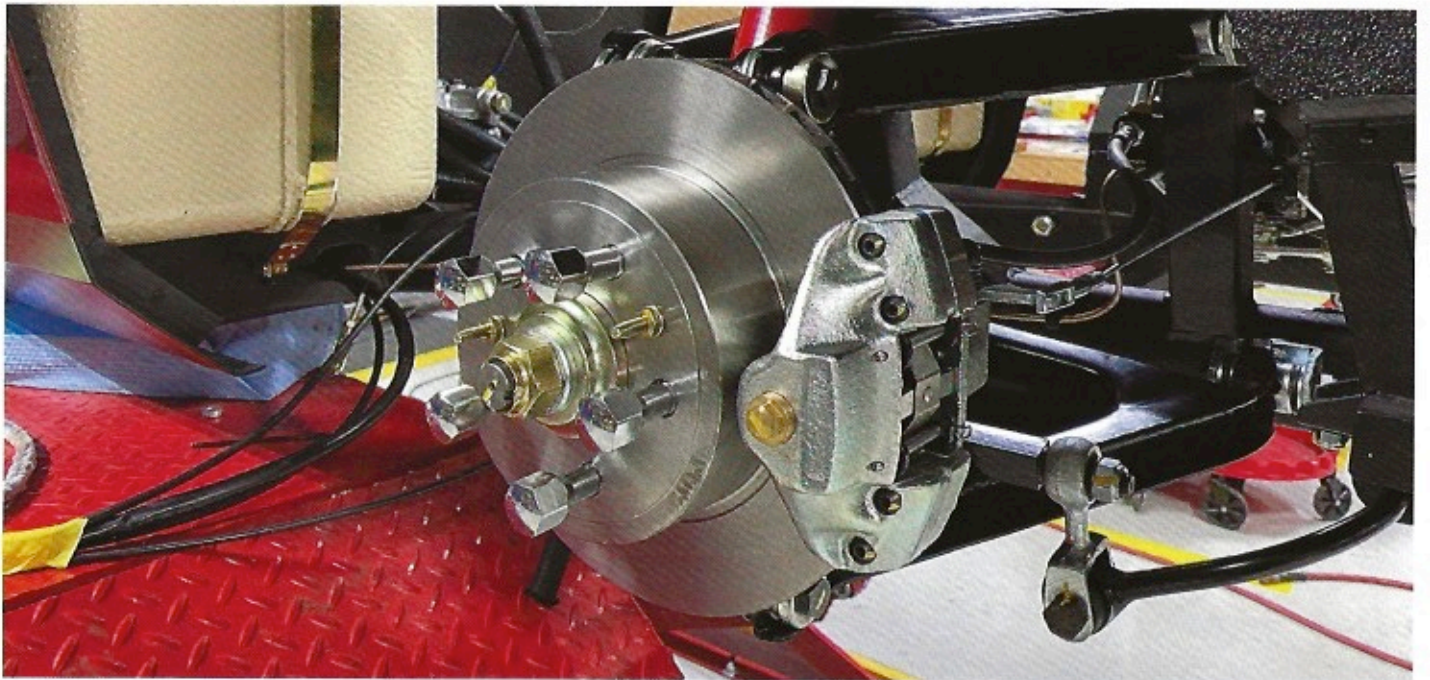

# 1972 Ferrari Dino GTS

VIN # 246GTS04136

Donor car  
found

The journey  
begins

Full frame off  
restoration

Parts carefully cleaned

...or replaced.

Over two years of restoration  
and well worth the wait.