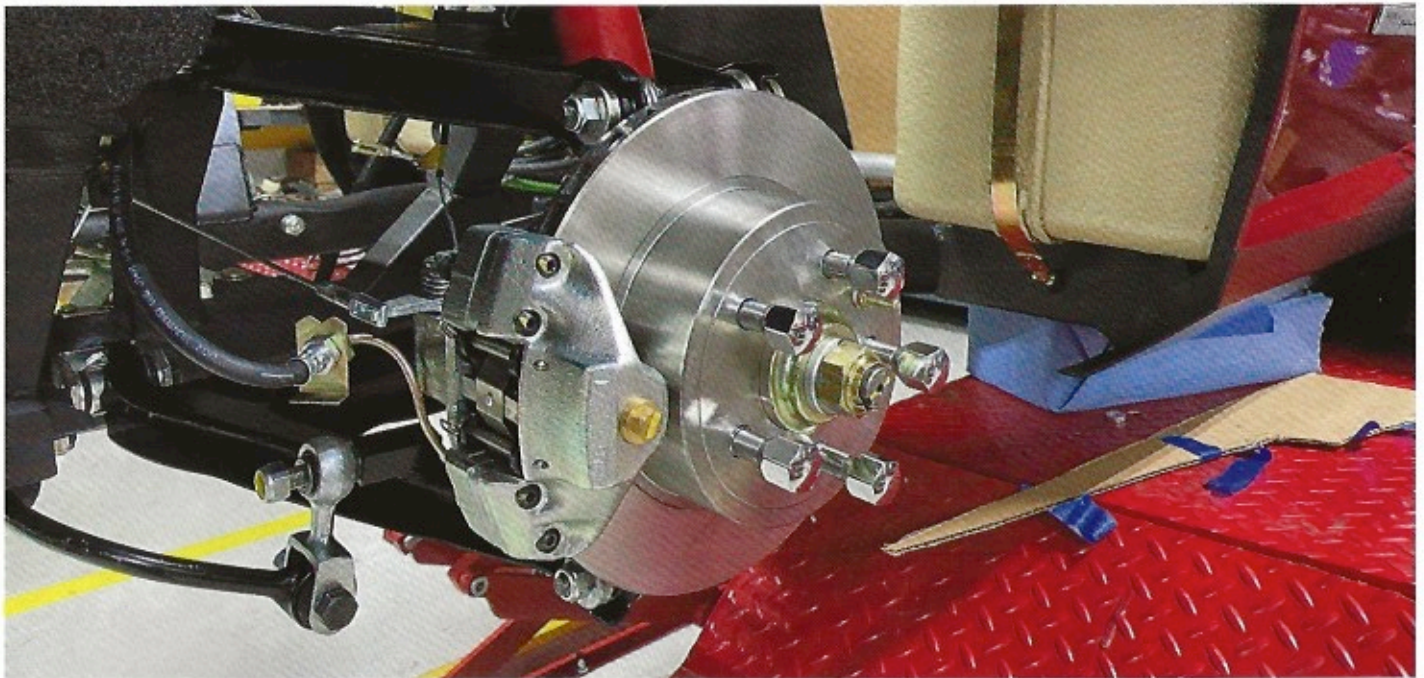

# 1972 Ferrari Dino GTS

VIN # 246GTS04136

Donor car  
found

The journey  
begins

Full frame off  
restoration

Parts carefully cleaned

...or replaced.

Over two years of restoration  
and well worth the wait.