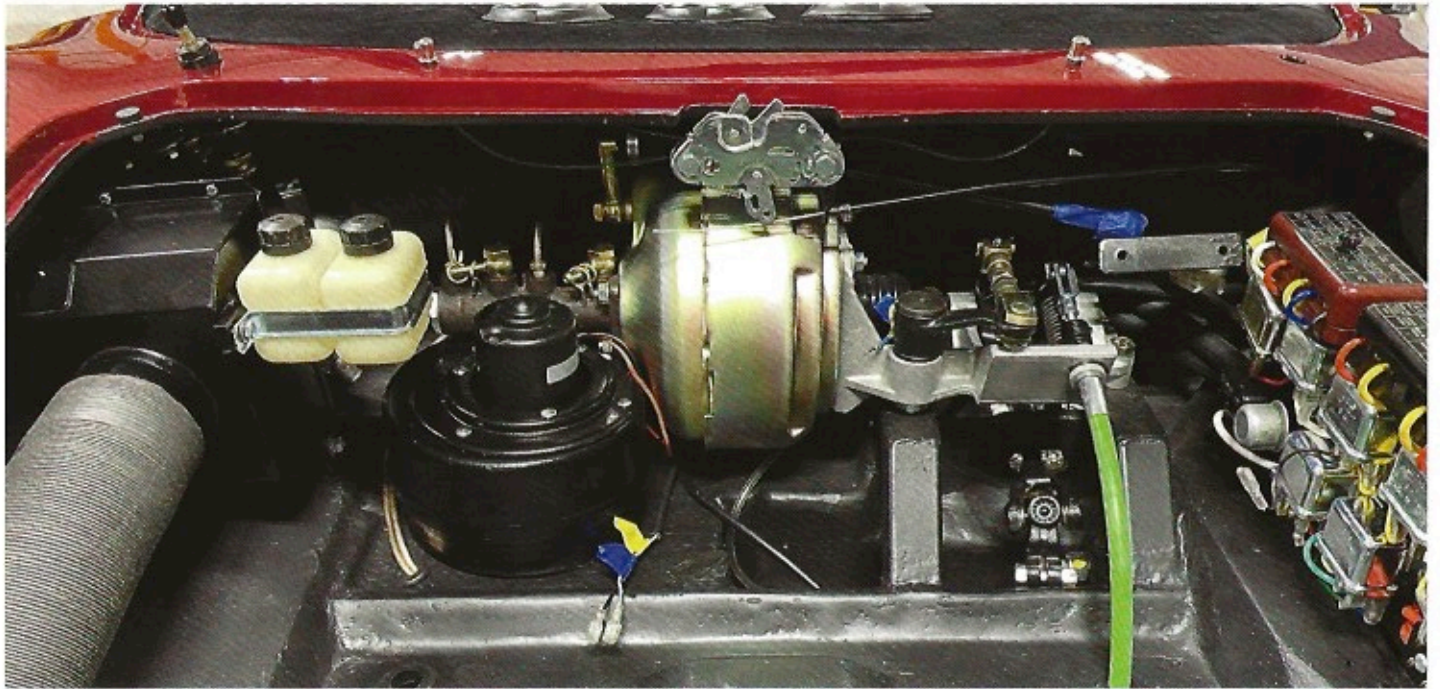

# 1972 Ferrari Dino GTS

VIN # 246GTS04136

Donor car  
found

The journey  
begins

Full frame off  
restoration

Parts carefully cleaned

...or replaced.

Over two years of restoration  
and well worth the wait.