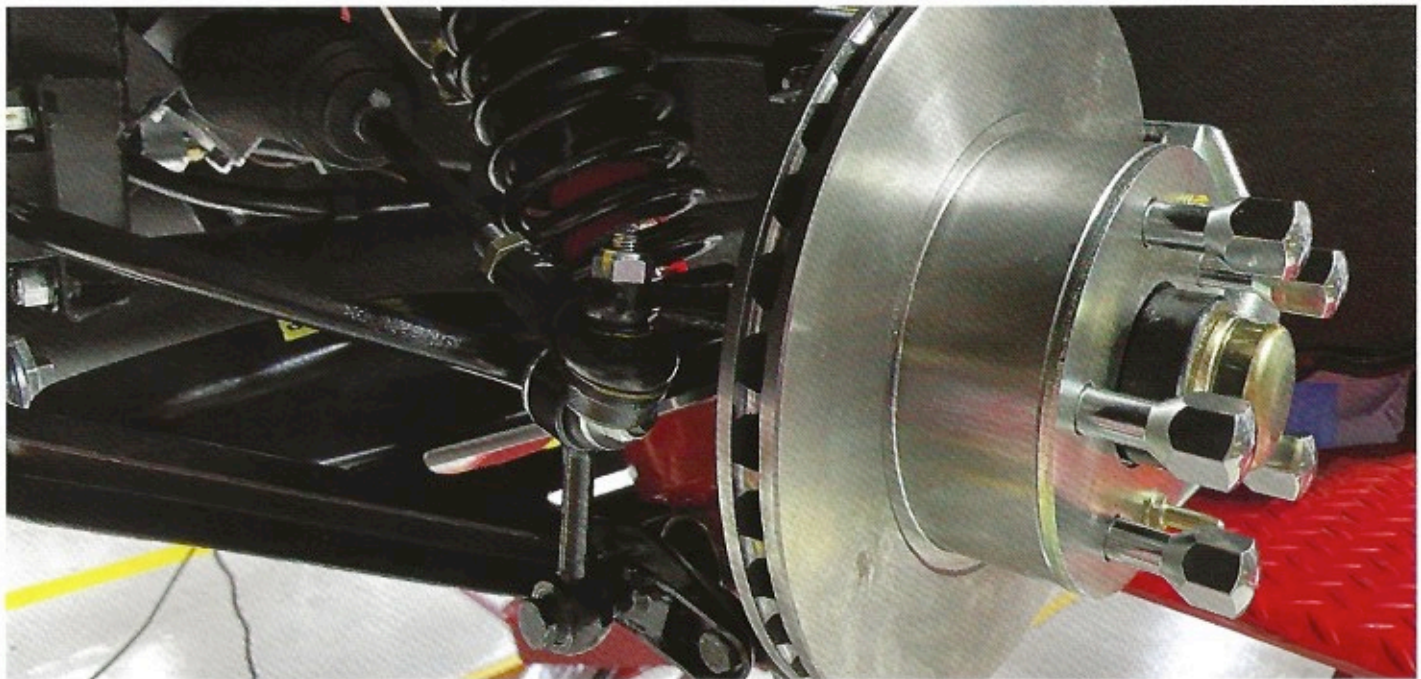

# 1972 Ferrari Dino GTS

VIN # 246GTS04136

Donor car  
found

The journey  
begins

Full frame off  
restoration

Parts carefully cleaned

...or replaced.

Over two years of restoration  
and well worth the wait.