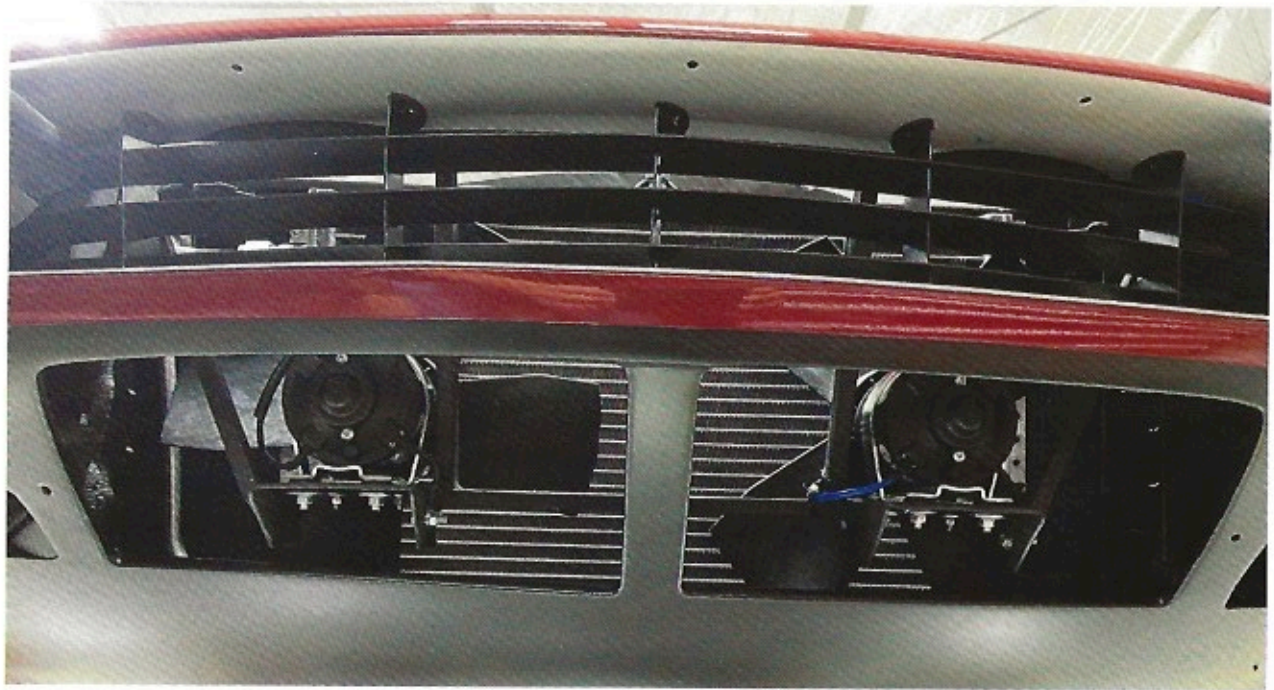

# 1972 Ferrari Dino GTS

VIN # 246GTS04136

Donor car  
found

The journey  
begins

Full frame off  
restoration

Parts carefully cleaned

...or replaced.

Over two years of restoration  
and well worth the wait.