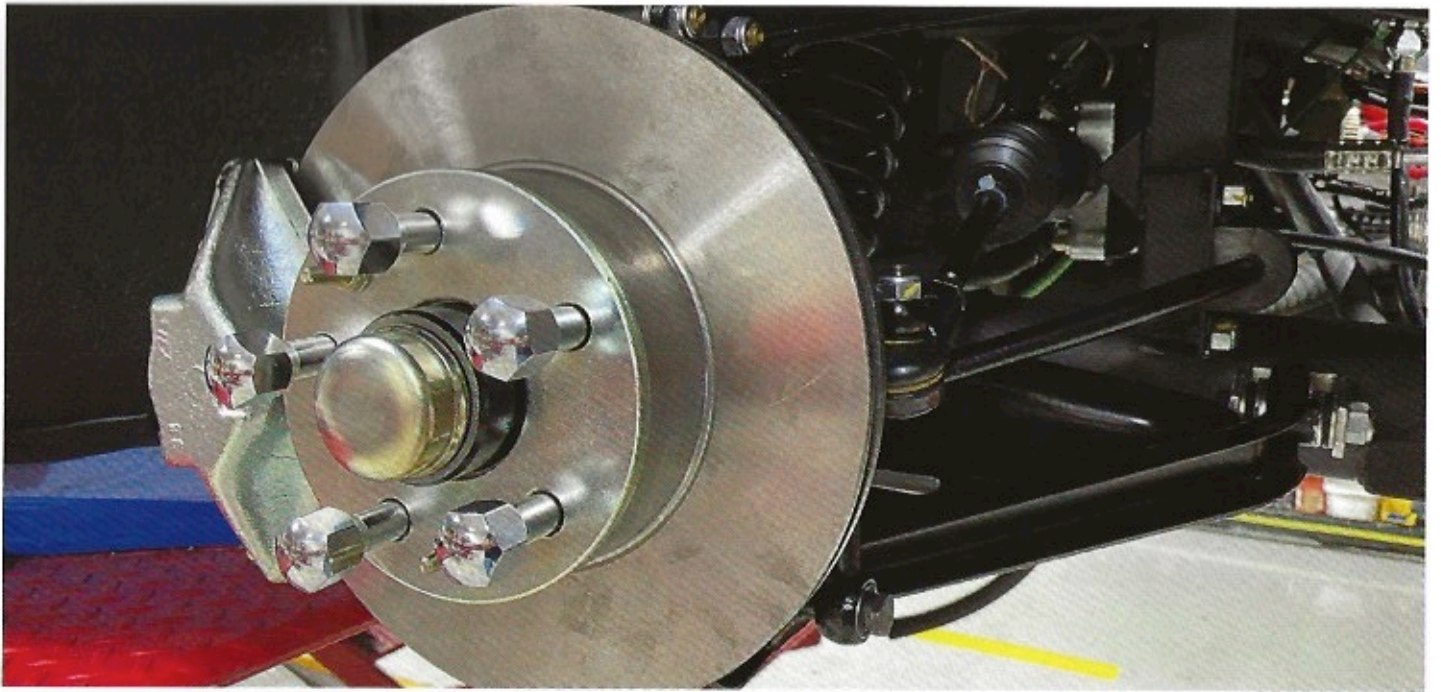

# 1972 Ferrari Dino GTS

VIN # 246GTS04136

Donor car  
found

The journey  
begins

Full frame off  
restoration

Parts carefully cleaned

...or replaced.

Over two years of restoration  
and well worth the wait.