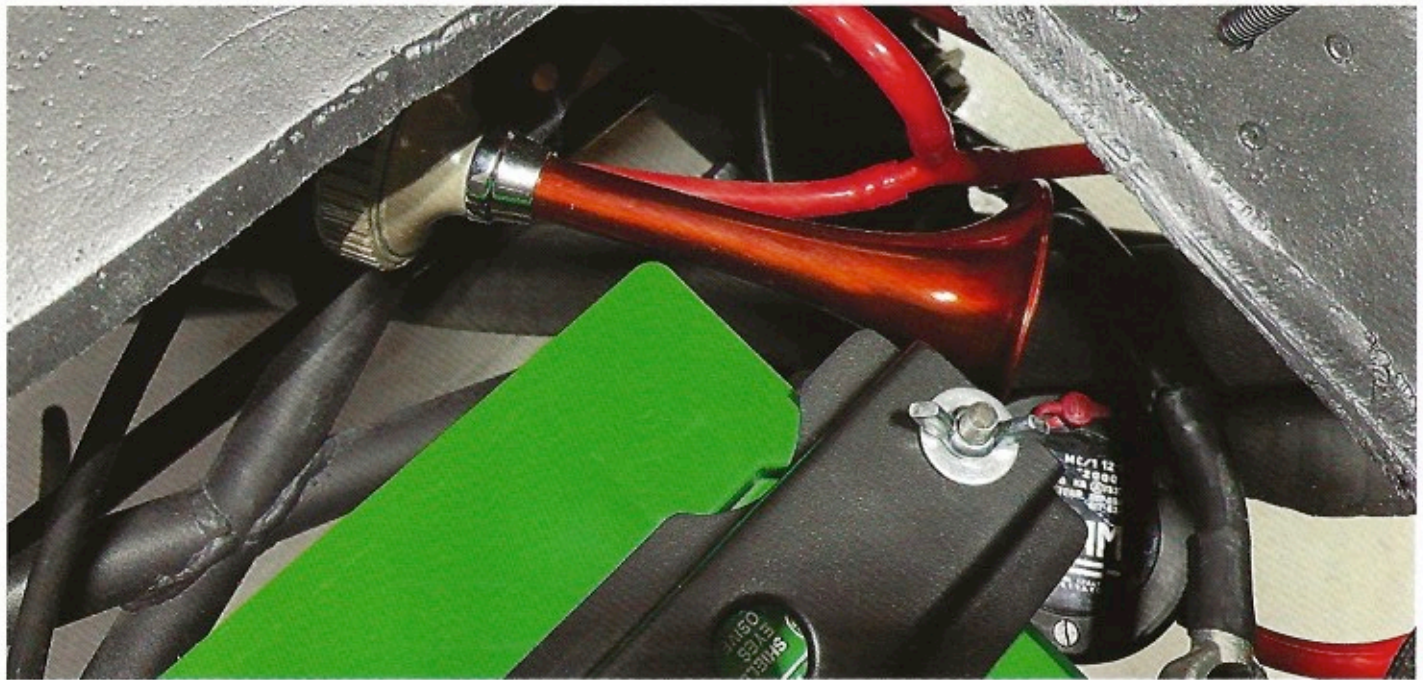

# 1972 Ferrari Dino GTS

VIN # 246GTS04136

Donor car  
found

The journey  
begins

Full frame off  
restoration

Parts carefully cleaned

...or replaced.

Over two years of restoration  
and well worth the wait.