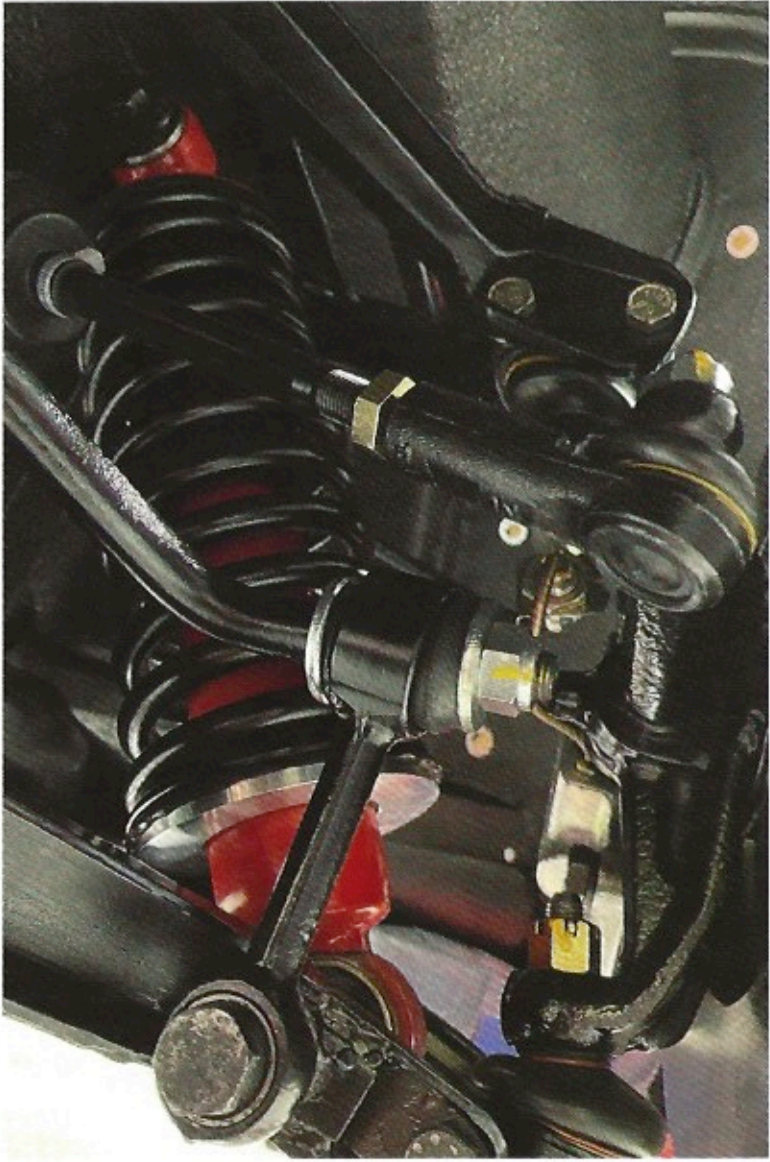

# 1972 Ferrari Dino GTS

VIN # 246GTS04136

Donor car  
found

The journey  
begins

Full frame off  
restoration

Parts carefully cleaned

...or replaced.

Over two years of restoration  
and well worth the wait.