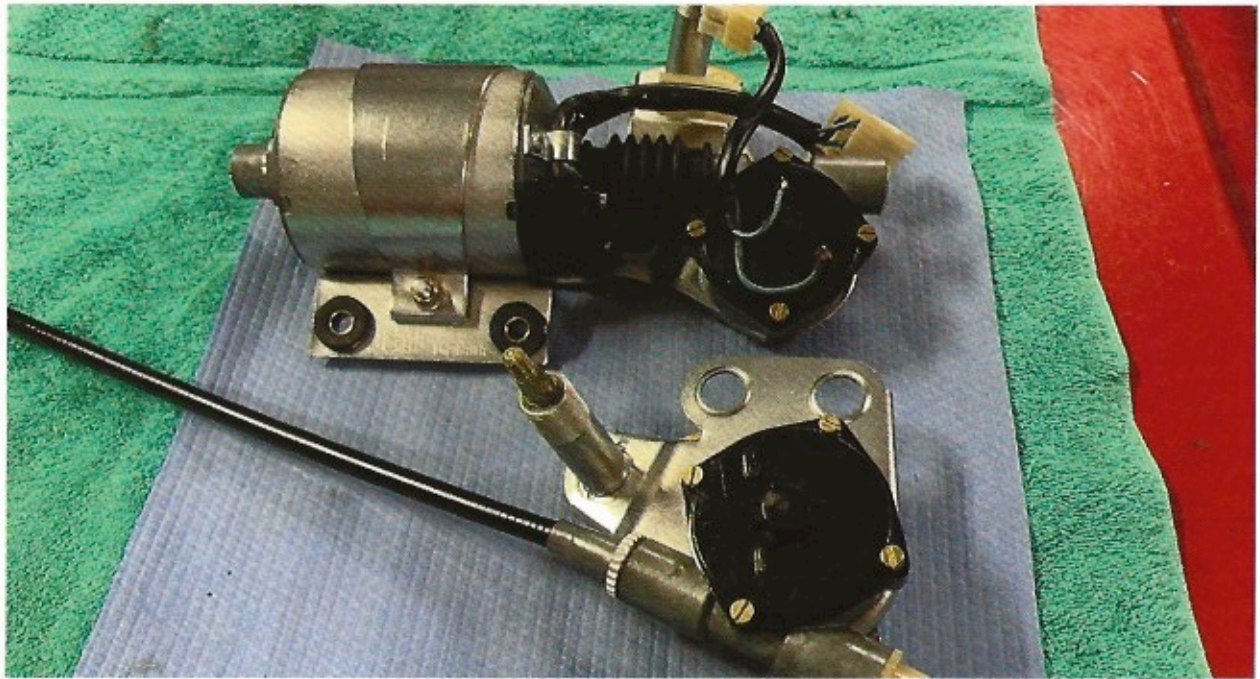

# 1972 Ferrari Dino GTS

VIN # 246GTS04136

Donor car  
found

The journey  
begins

Full frame off  
restoration

Parts carefully cleaned

...or replaced.

Over two years of restoration  
and well worth the wait.