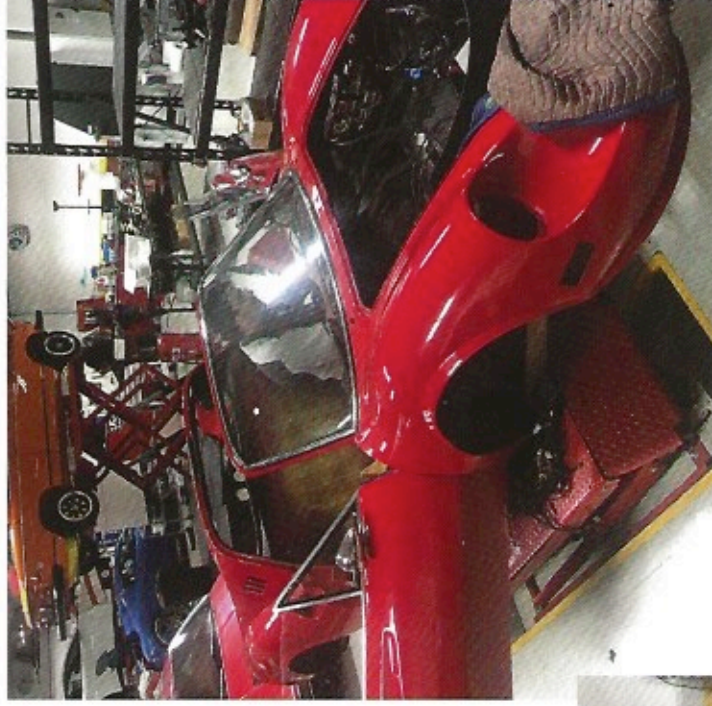

1972 Ferrari Dino GTS

VIN # 246GTS04136

Donor car
found

The journey
begins

Full frame off
restoration