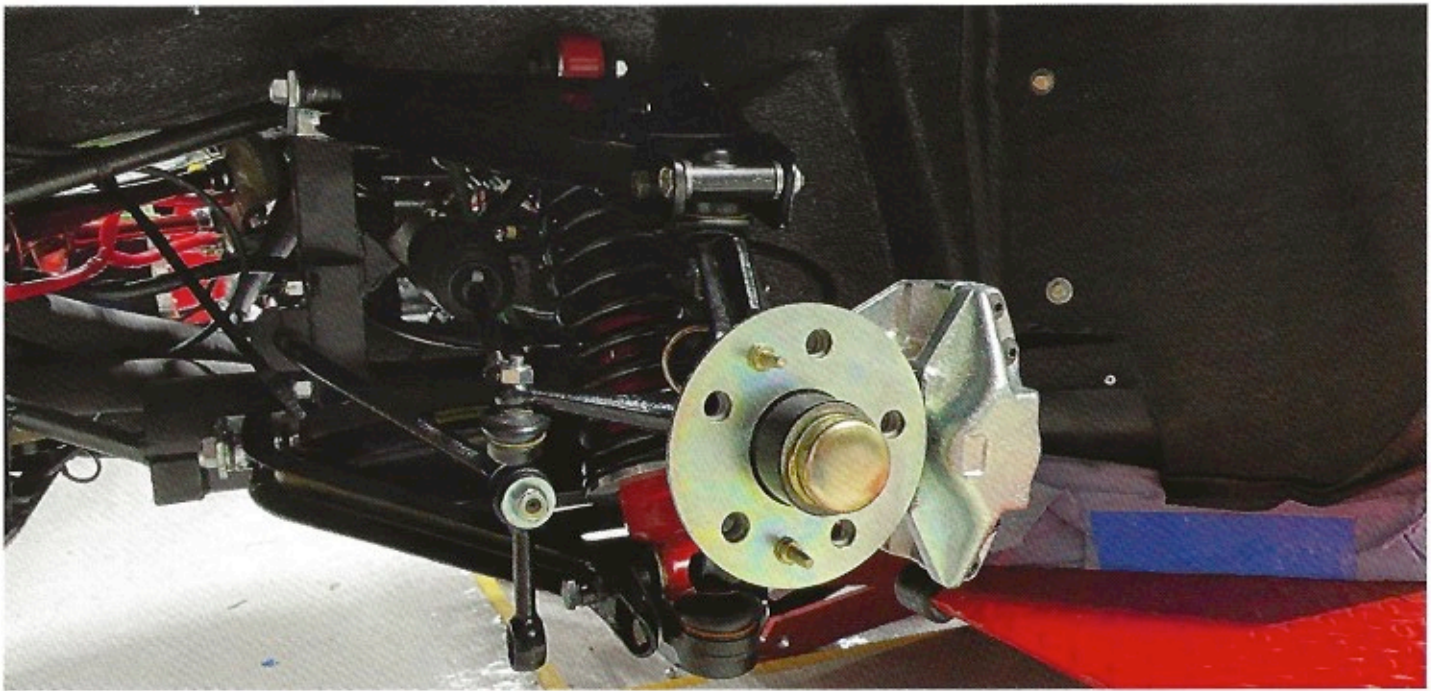

# 1972 Ferrari Dino GTS

VIN # 246GTS04136

Donor car  
found

The journey  
begins

Full frame off  
restoration

Parts carefully cleaned

...or replaced.

Over two years of restoration  
and well worth the wait.