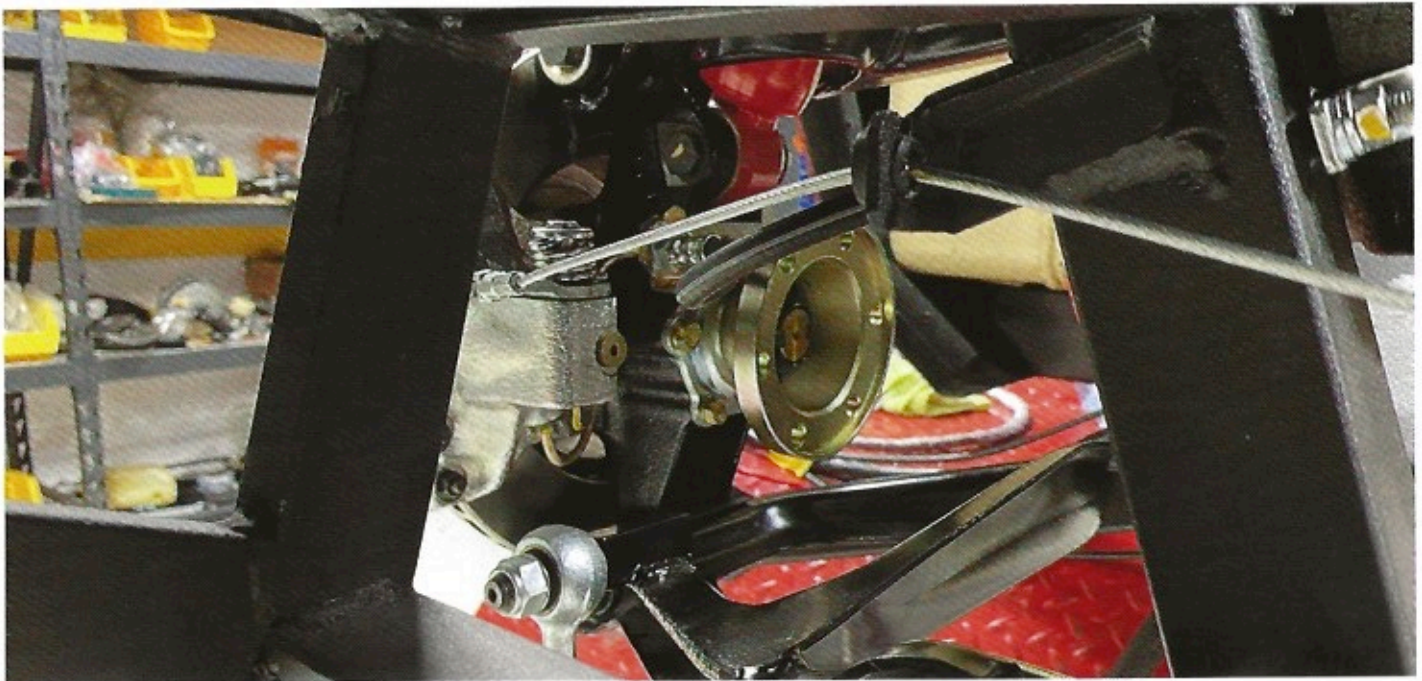

# 1972 Ferrari Dino GTS

VIN # 246GTS04136

Donor car  
found

The journey  
begins

Full frame off  
restoration

Parts carefully cleaned

...or replaced.

Over two years of restoration  
and well worth the wait.