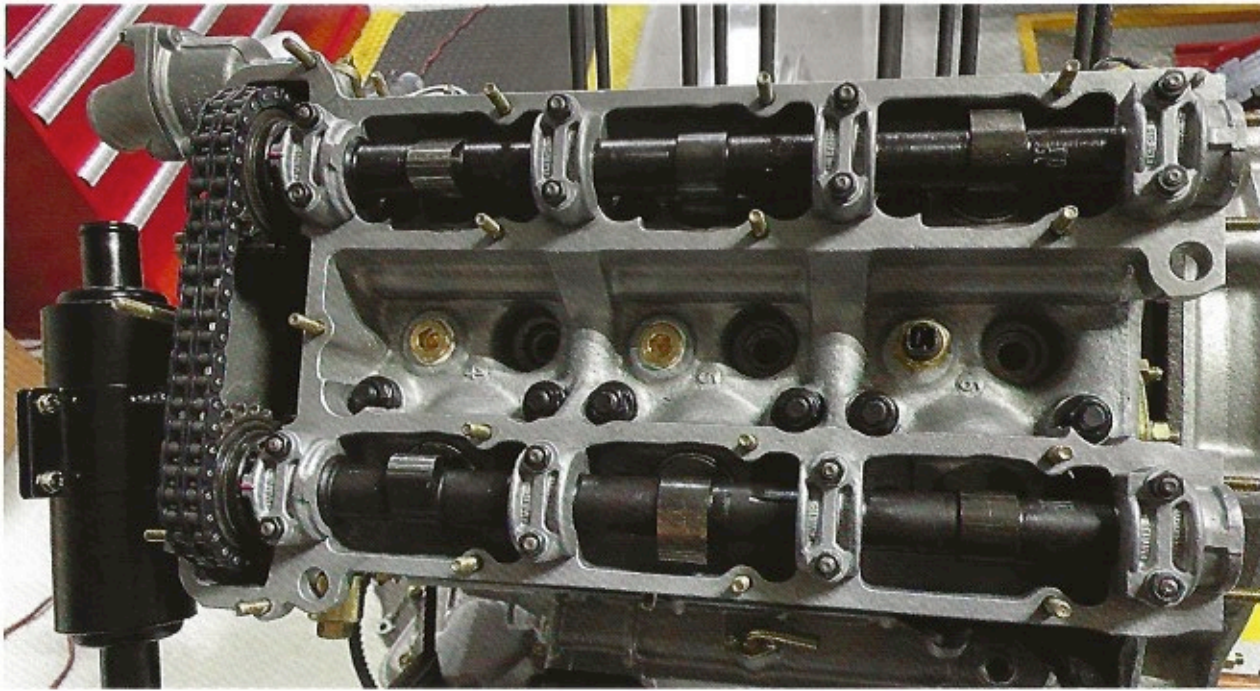

# 1972 Ferrari Dino GTS

VIN # 246GTS04136

Donor car  
found

The journey  
begins

Full frame off  
restoration

Parts carefully cleaned

...or replaced.

Over two years of restoration  
and well worth the wait.