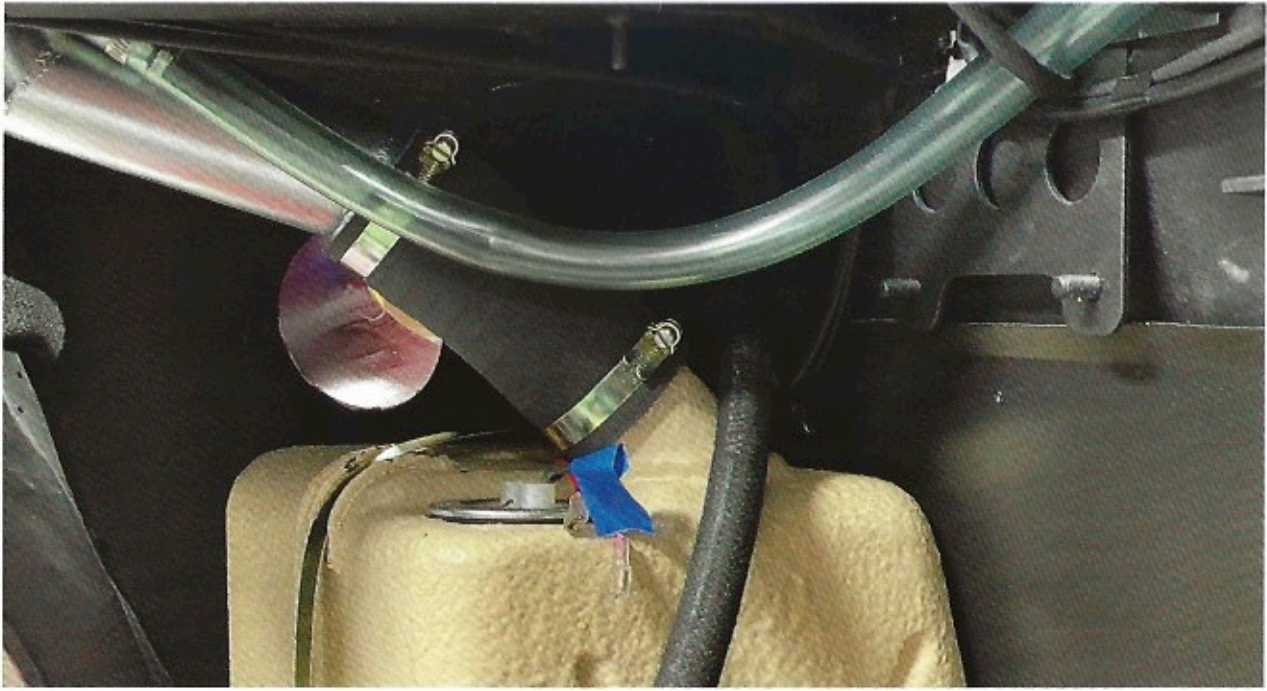

# 1972 Ferrari Dino GTS

VIN # 246GTS04136

Donor car  
found

The journey  
begins

Full frame off  
restoration

Parts carefully cleaned

...or replaced.

Over two years of restoration  
and well worth the wait.