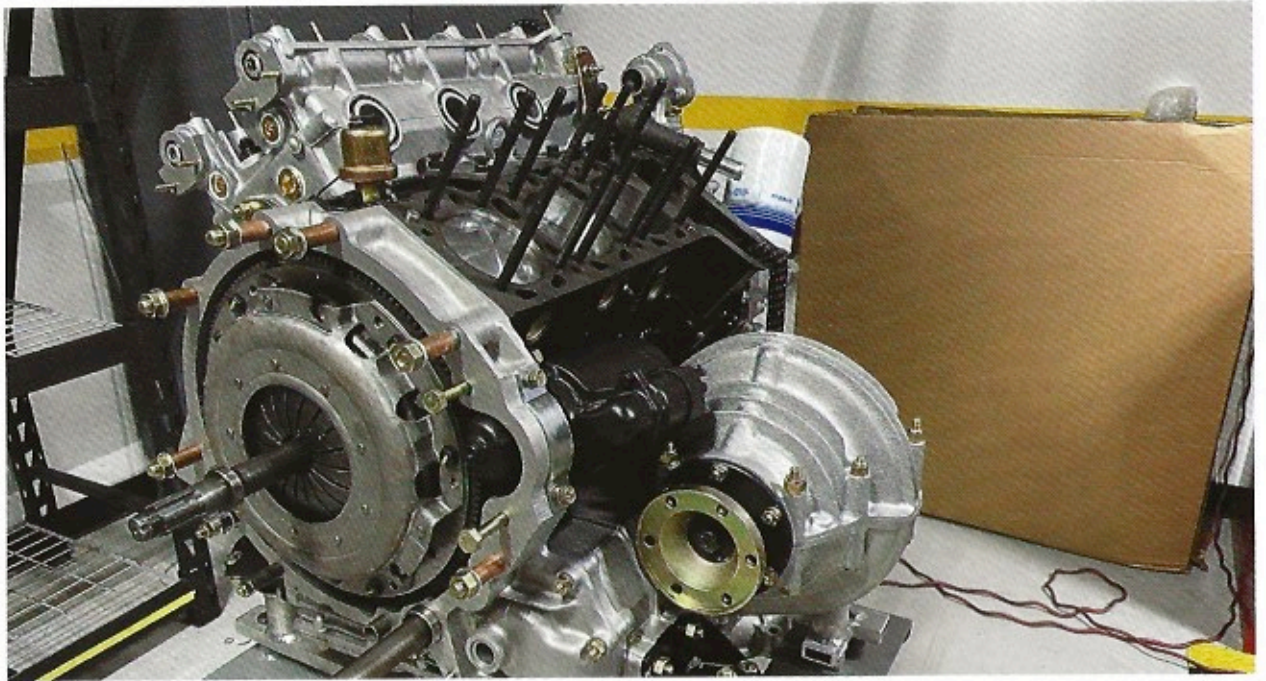

# 1972 Ferrari Dino GTS

VIN # 246GTS04136

Donor car  
found

The journey  
begins

Full frame off  
restoration

Parts carefully cleaned

...or replaced.

Over two years of restoration  
and well worth the wait.