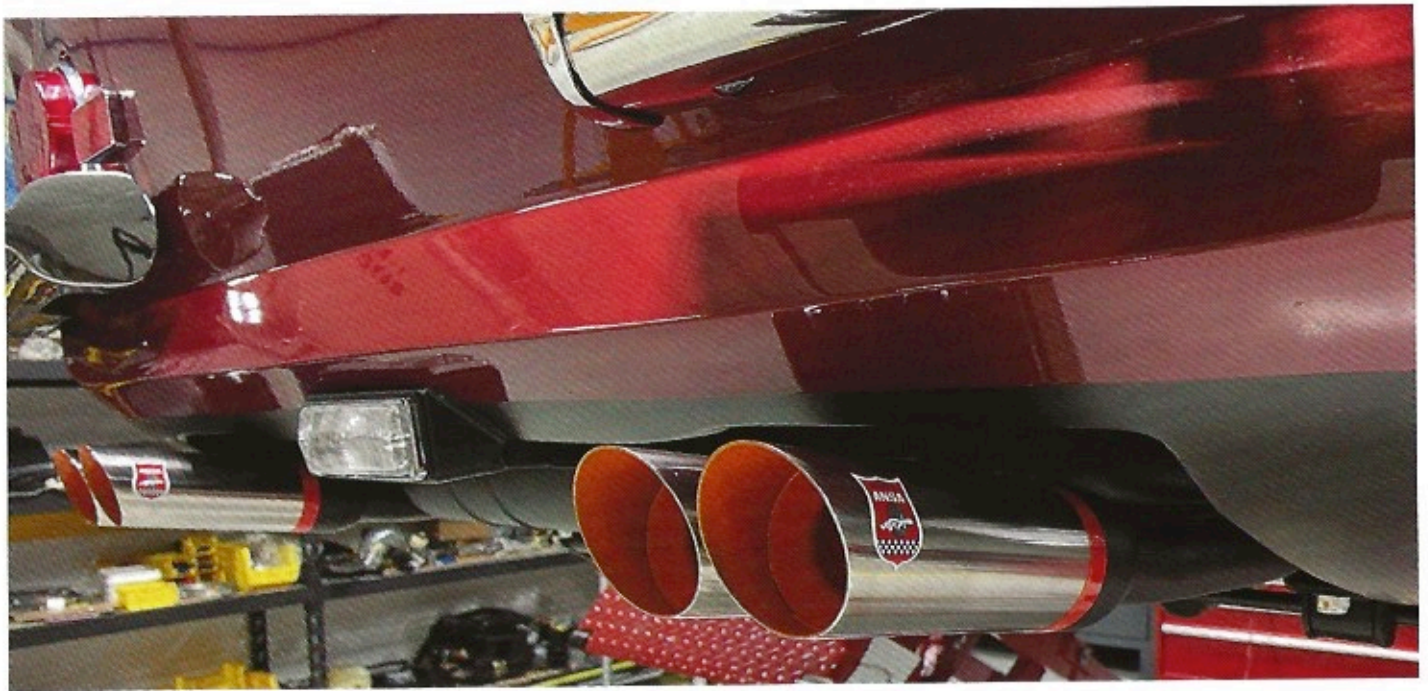

# 1972 Ferrari Dino GTS

VIN # 246GTS04136

Donor car  
found

The journey  
begins

Full frame off  
restoration

Parts carefully cleaned

...or replaced.

Over two years of restoration  
and well worth the wait.