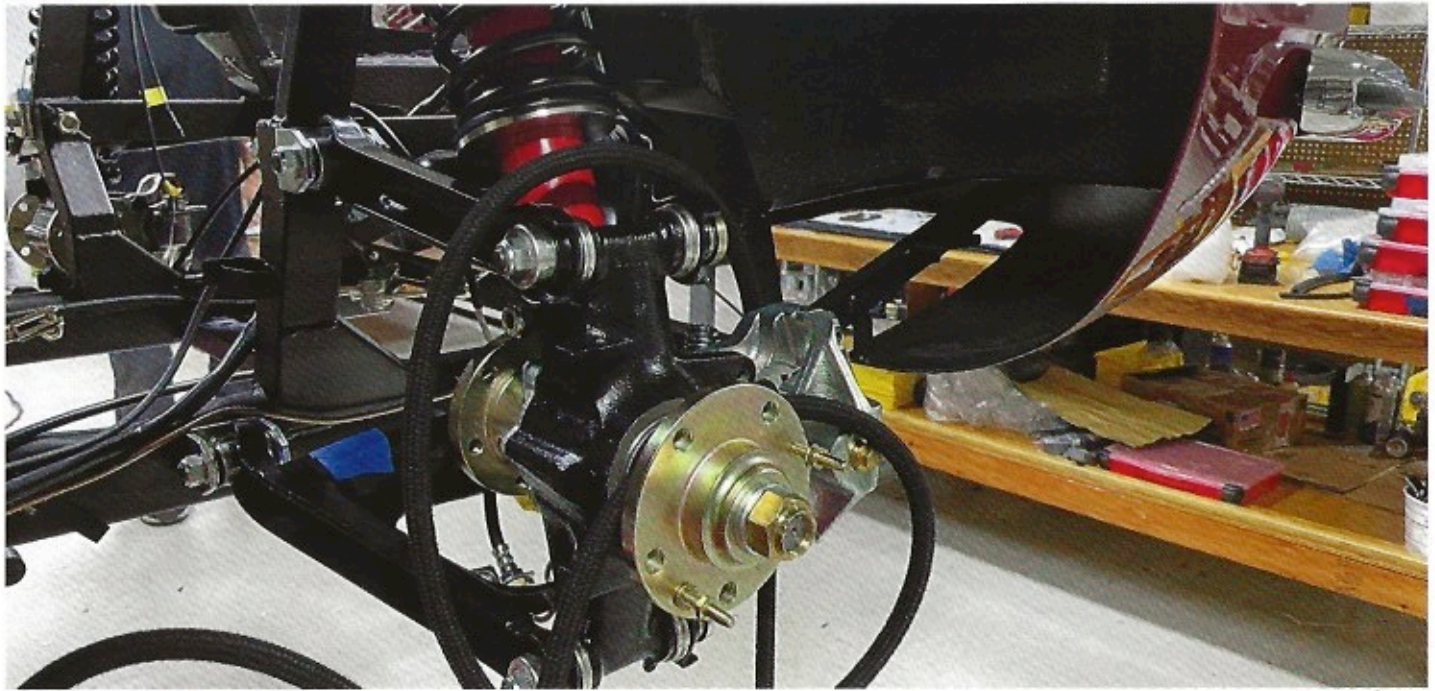

# 1972 Ferrari Dino GTS

VIN # 246GTS04136

Donor car  
found

The journey  
begins

Full frame off  
restoration

Parts carefully cleaned

...or replaced.

Over two years of restoration  
and well worth the wait.