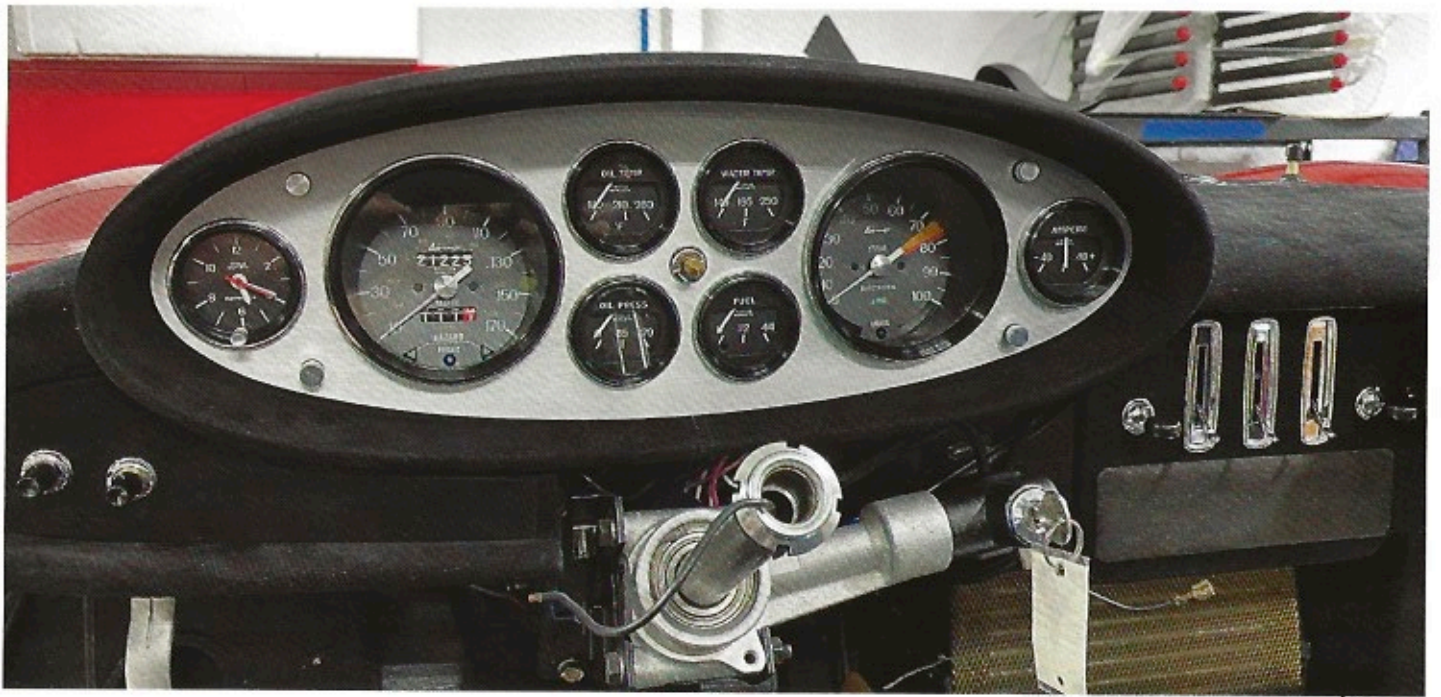

# 1972 Ferrari Dino GTS

VIN # 246GTS04136

Donor car  
found

The journey  
begins

Full frame off  
restoration

Parts carefully cleaned

...or replaced.

Over two years of restoration  
and well worth the wait.