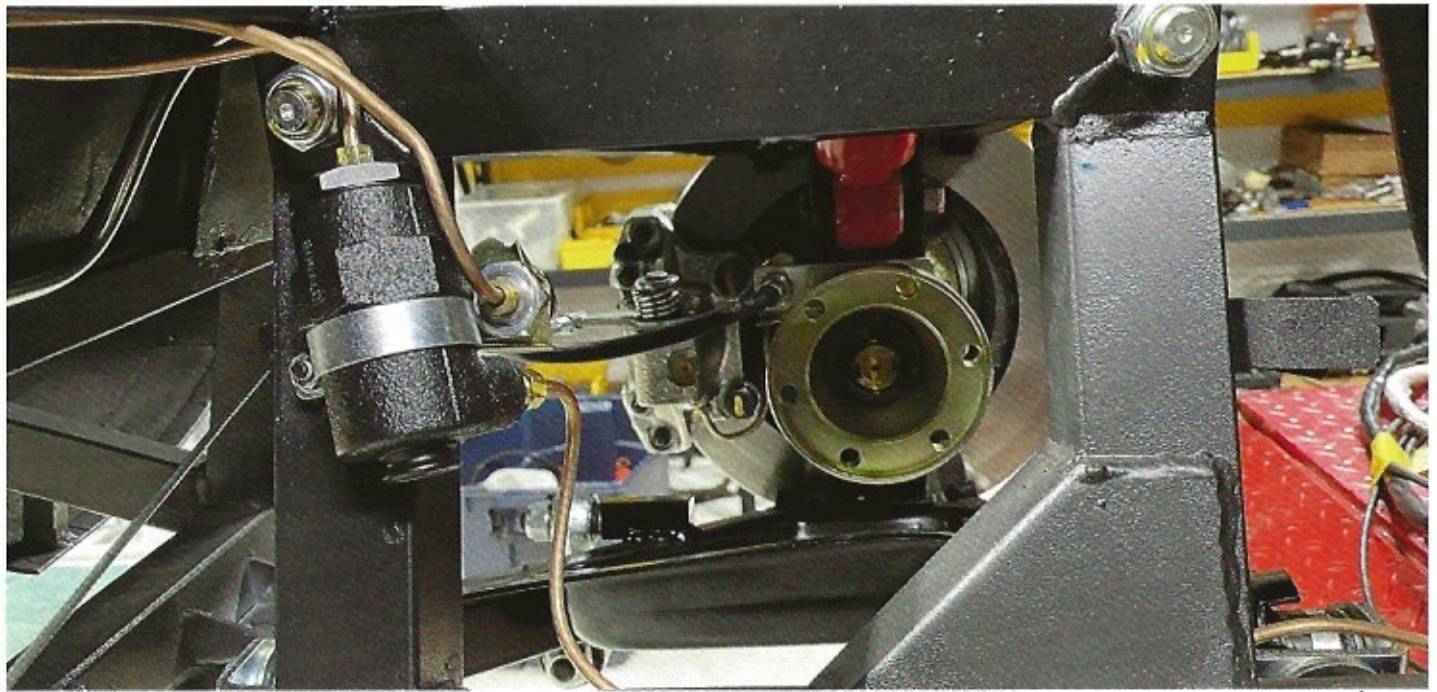

# 1972 Ferrari Dino GTS

VIN # 246GTS04136

Donor car  
found

The journey  
begins

Full frame off  
restoration

Parts carefully cleaned

...or replaced.

Over two years of restoration  
and well worth the wait.