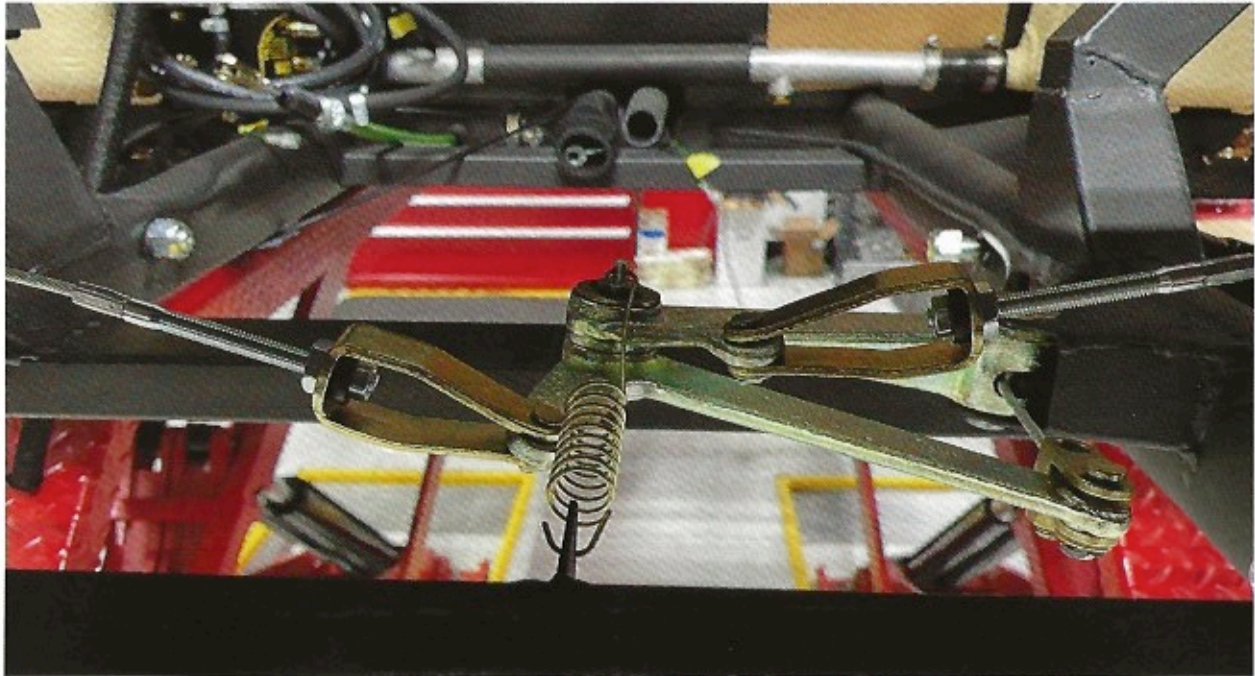

# 1972 Ferrari Dino GTS

VIN # 246GTS04136

Donor car  
found

The journey  
begins

Full frame off  
restoration

Parts carefully cleaned

...or replaced.

Over two years of restoration  
and well worth the wait.