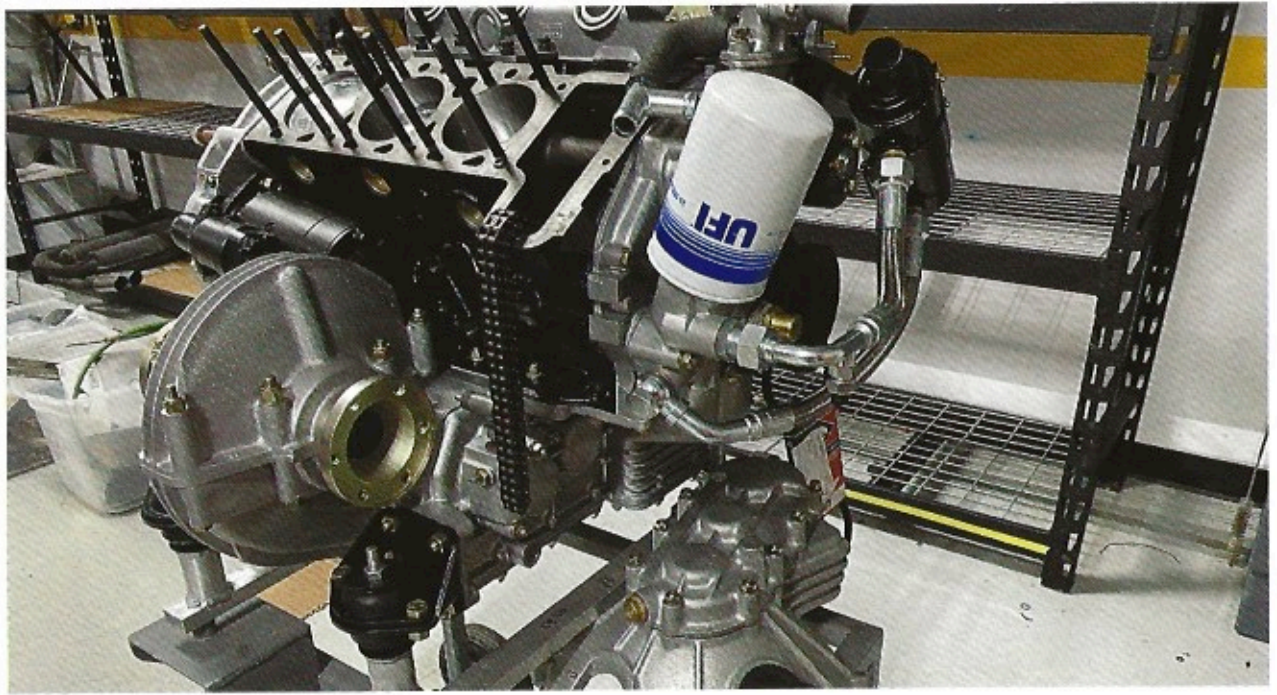

# 1972 Ferrari Dino GTS

VIN # 246GTS04136

Donor car  
found

The journey  
begins

Full frame off  
restoration

Parts carefully cleaned

...or replaced.

Over two years of restoration  
and well worth the wait.