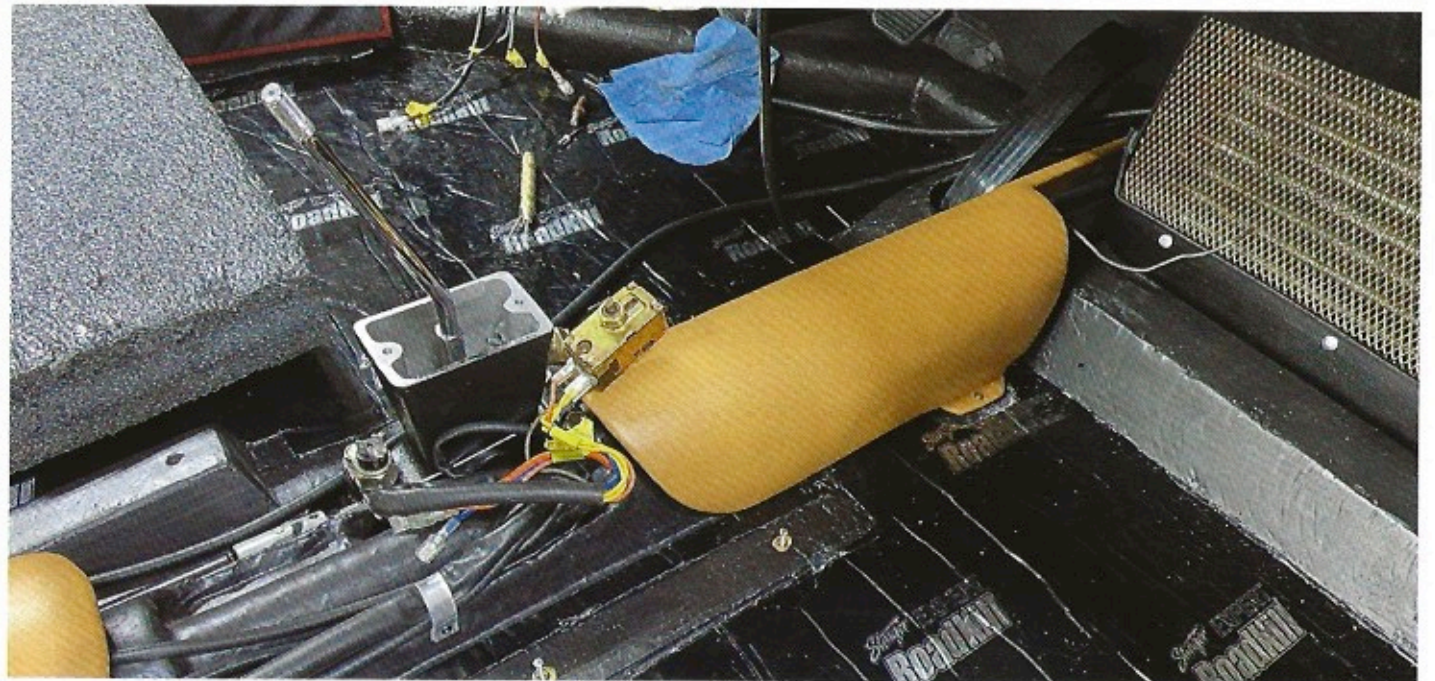

# 1972 Ferrari Dino GTS

VIN # 246GTS04136

Donor car  
found

The journey  
begins

Full frame off  
restoration

Parts carefully cleaned

...or replaced.

Over two years of restoration  
and well worth the wait.