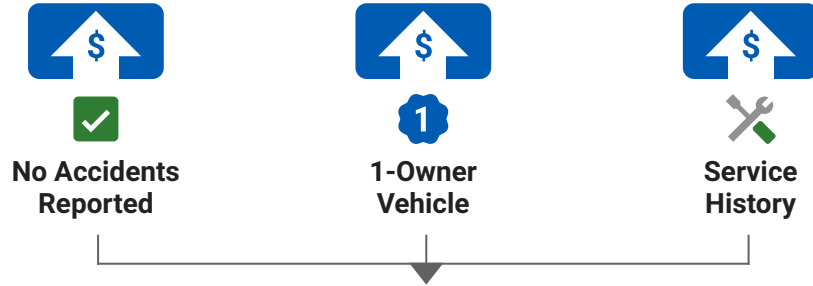

**CARFAX** History-Based Value Report

History events affecting this vehicle's value

**\$139,210 Retail Value**

**CARFAX** Vehicle History Report™

**2020 PORSCHE 911 CARRERA S**  
 VIN: WP0CB2A94LS262354  
 CONVERTIBLE  
 3.0L H6 F DOHC 24V  
 GASOLINE