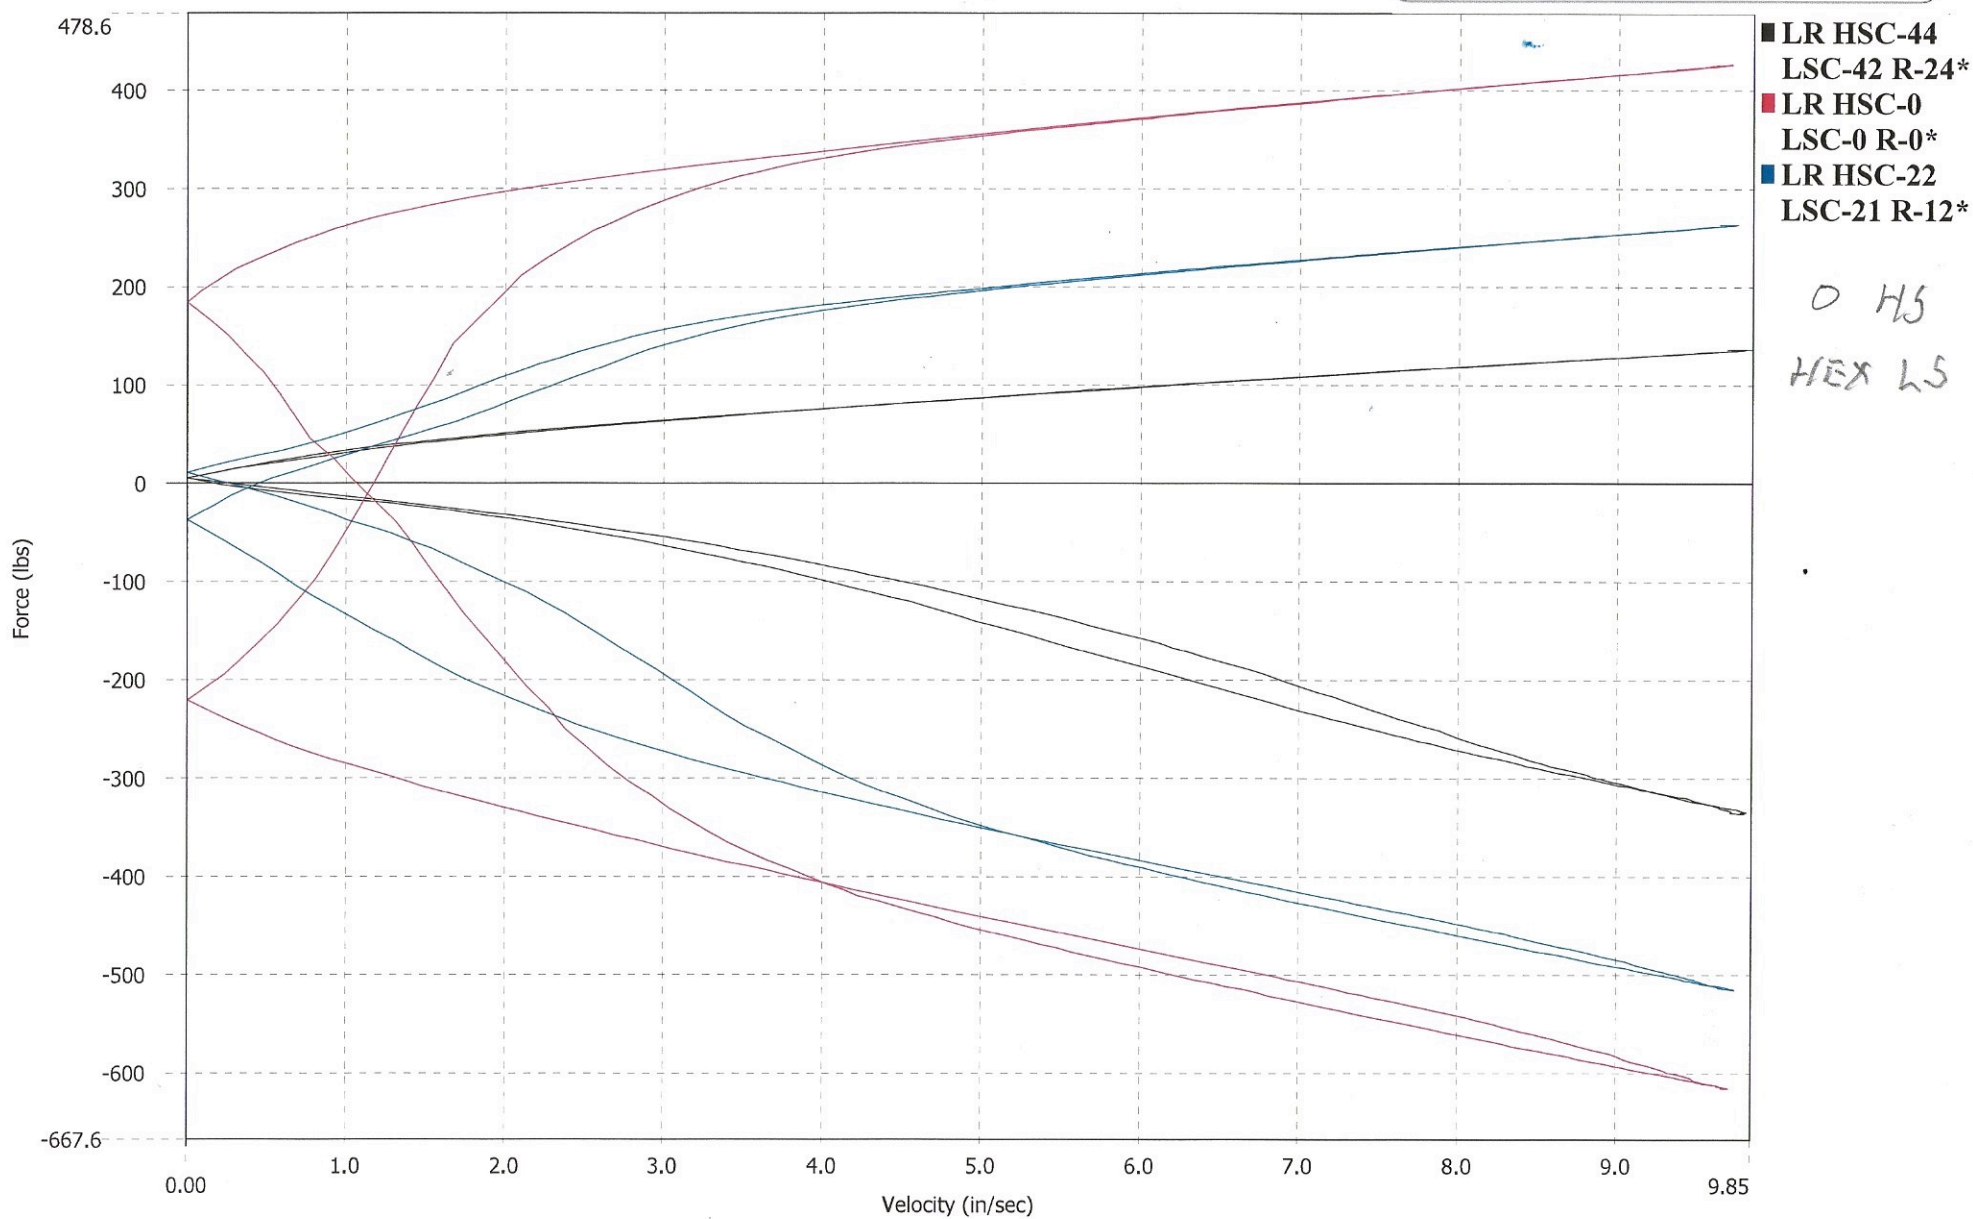

Force Vs. Absolute Velocity

Ohlins ILX36 Lola T-296
Left Front
Pre Service
11/13/2020

Force Vs. Absolute Velocity

Ohlins ILX36 Lola T-296
 Front Range of Adjustment
 Red=Full Stiff / Blue=Customer Settings / Black=Full Soft
 11/16/2020

Force Vs. Absolute Velocity

Ohlins ILX36 Lola T-296
 Left Rear
 Pre Service
 11/13/2020

Force Vs. Absolute Velocity

Ohlins ILX36 Lola T-296
 Rear Range of Adjustment
 Red=Full Stiff / Blue=Customer Settings / Black=Full Soft
 11/16/2020