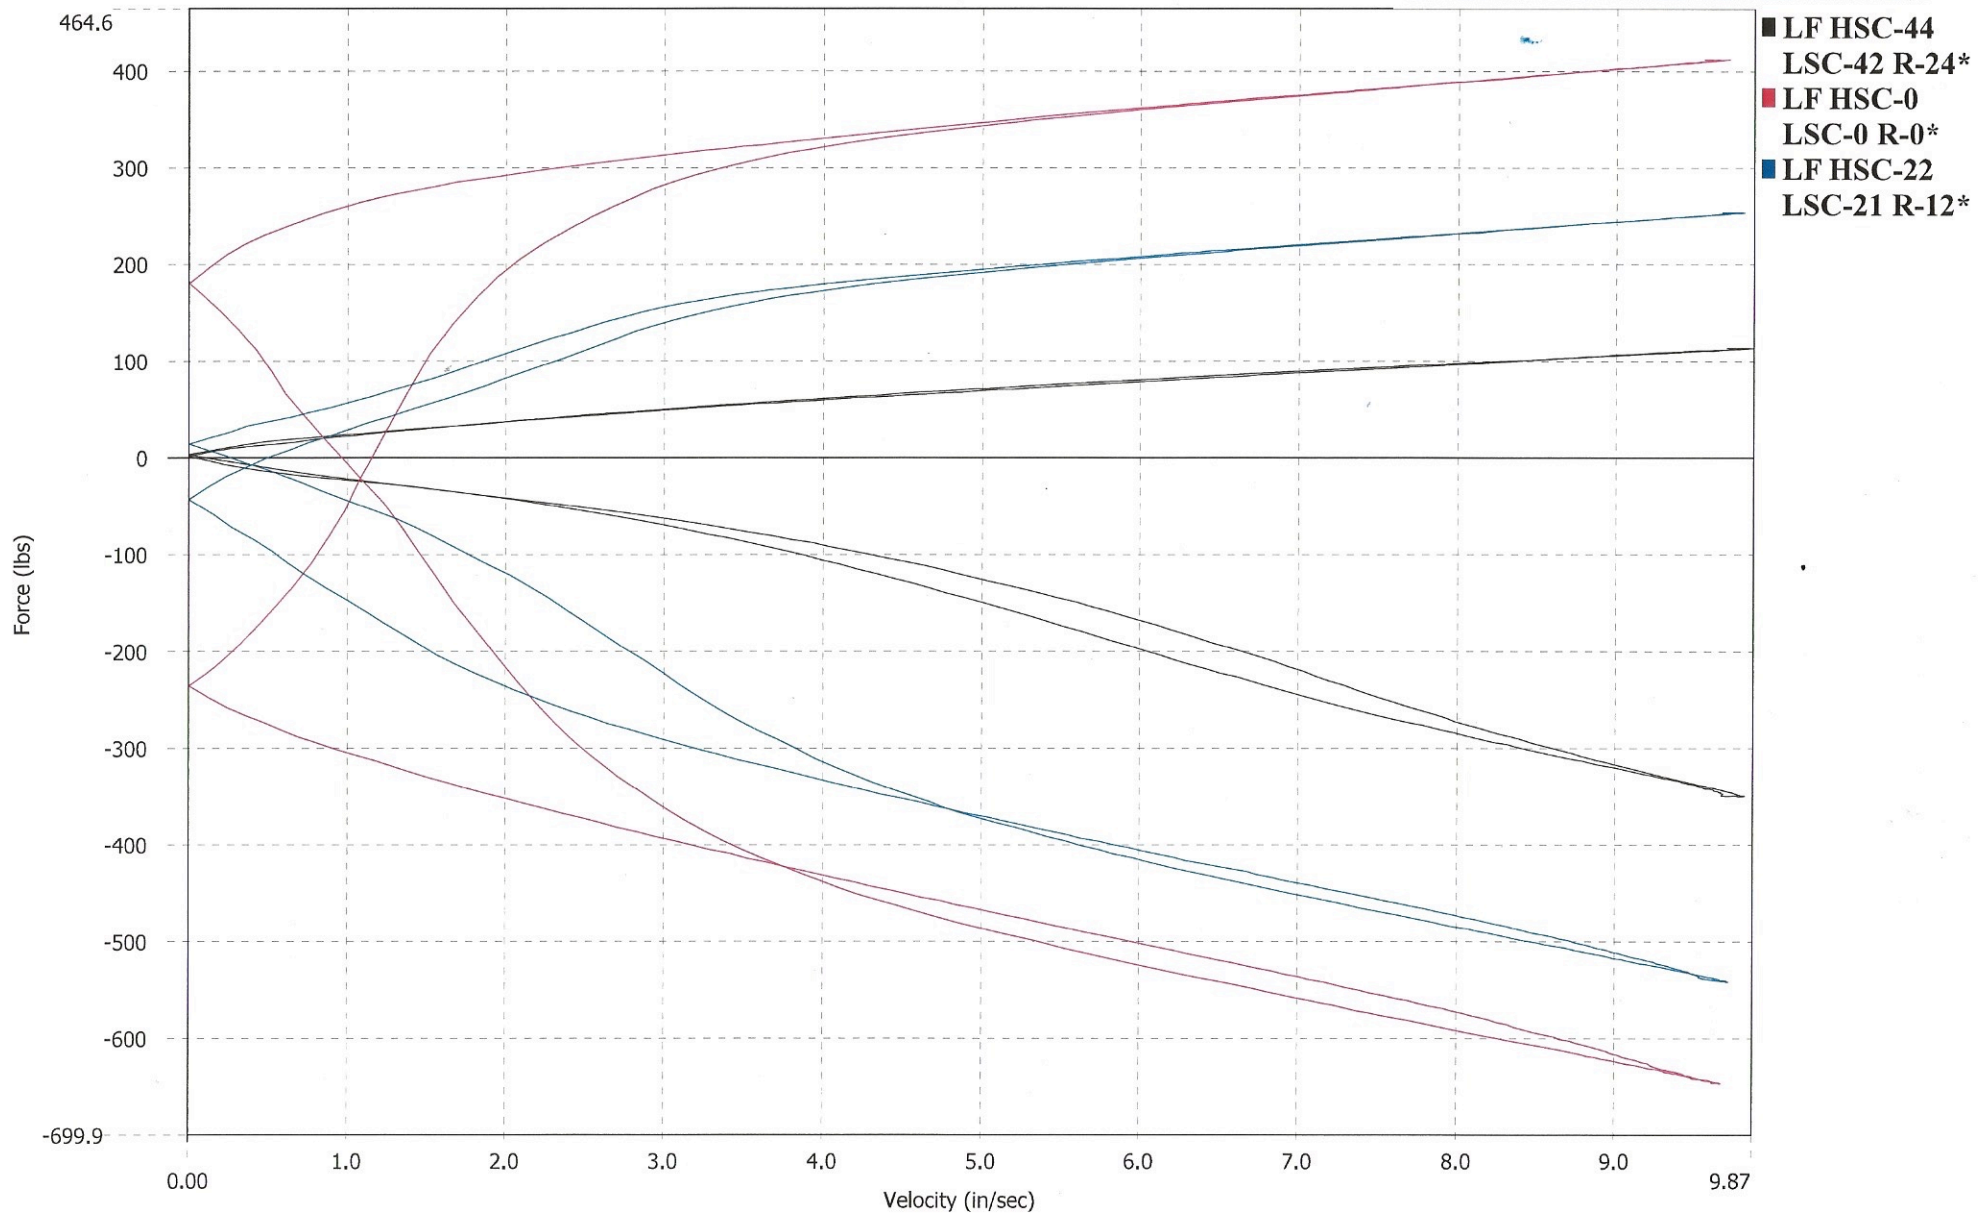

Force Vs. Absolute Velocity

Ohlins ILX36 Lola T-296
Left Front
Pre Service
11/13/2020

Force Vs. Absolute Velocity

Ohlins ILX36 Lola T-296
 Front Range of Adjustment
 Red=Full Stiff / Blue=Customer Settings / Black=Full Soft
 11/16/2020

Force Vs. Absolute Velocity

Ohlins ILX36 Lola T-296
 Left Rear
 Pre Service
 11/13/2020

Force Vs. Absolute Velocity

Ohlins ILX36 Lola T-296
 Rear Range of Adjustment
 Red=Full Stiff / Blue=Customer Settings / Black=Full Soft
 11/16/2020