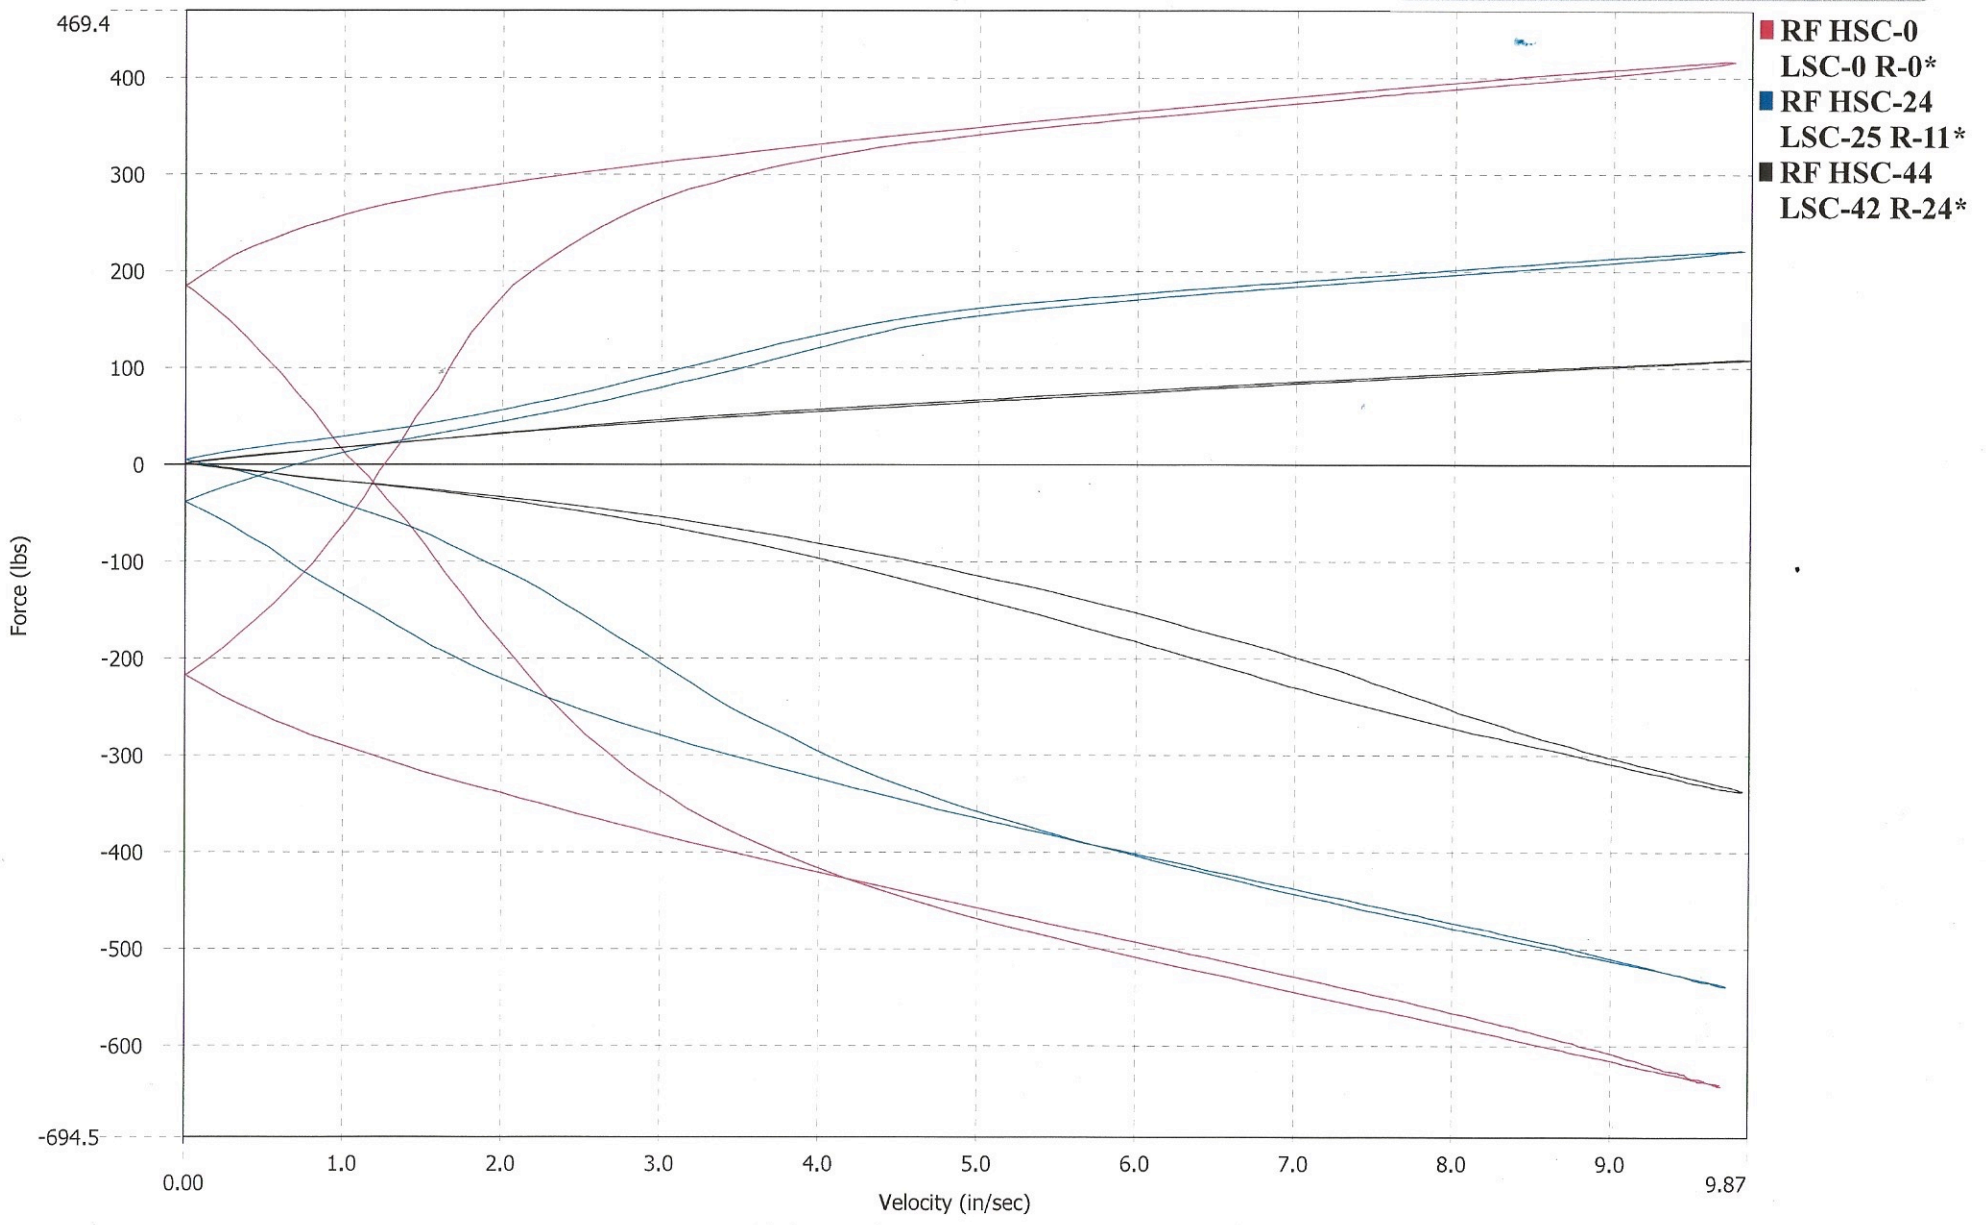

Force Vs. Absolute Velocity

Ohlins ILX36 Lola T-296
Left Front
Pre Service
11/13/2020

Force Vs. Absolute Velocity

Ohlins ILX36 Lola T-296
 Front Range of Adjustment
 Red=Full Stiff / Blue=Customer Settings / Black=Full Soft
 11/16/2020

Force Vs. Absolute Velocity

Ohlins ILX36 Lola T-296
 Left Rear
 Pre Service
 11/13/2020

Force Vs. Absolute Velocity

Ohlins ILX36 Lola T-296
 Rear Range of Adjustment
 Red=Full Stiff / Blue=Customer Settings / Black=Full Soft
 11/16/2020