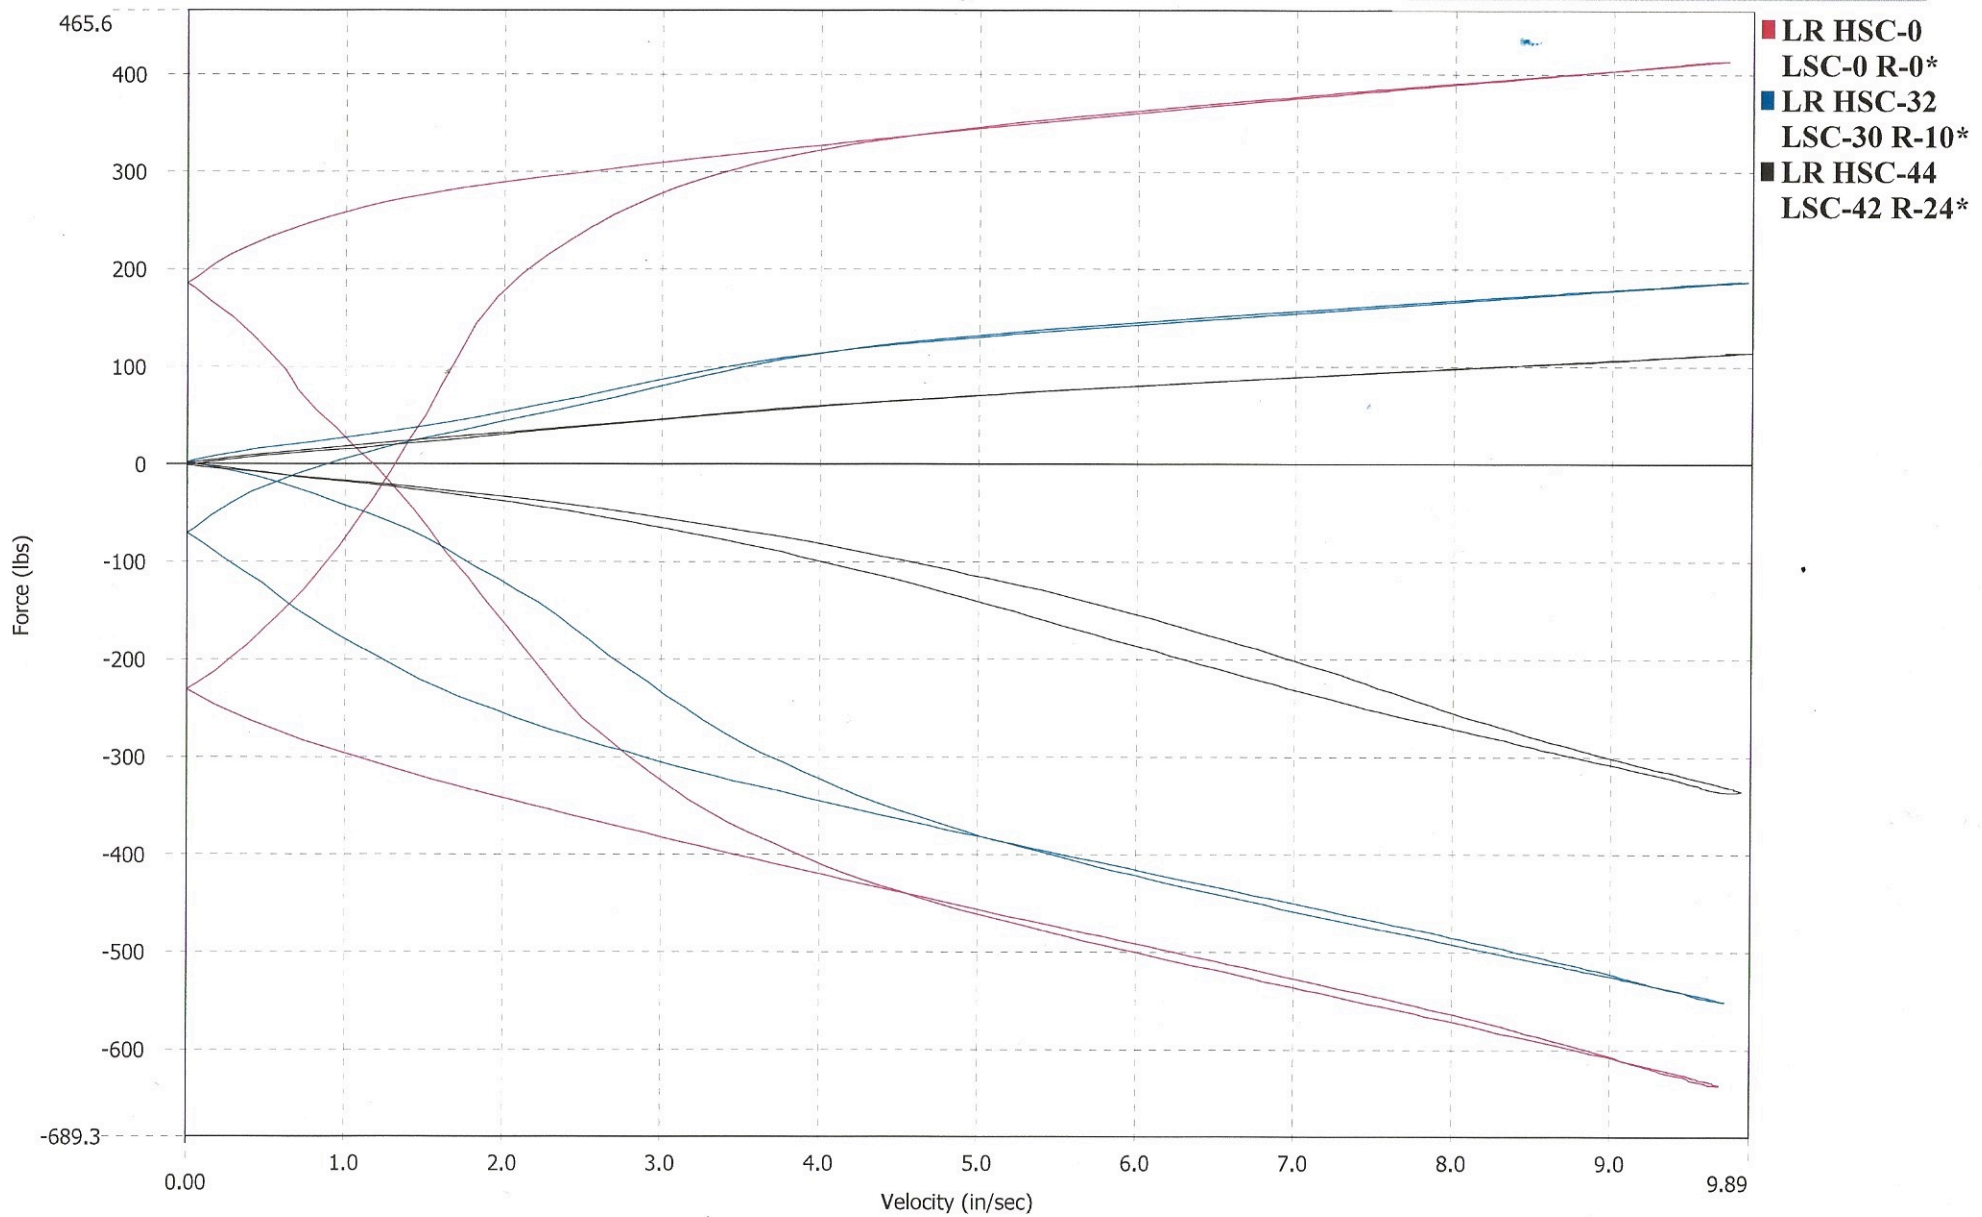

Force Vs. Absolute Velocity

Ohlins ILX36 Lola T-296
Left Front
Pre Service
11/13/2020

Force Vs. Absolute Velocity

Ohlins ILX36 Lola T-296
 Front Range of Adjustment
 Red=Full Stiff / Blue=Customer Settings / Black=Full Soft
 11/16/2020

Force Vs. Absolute Velocity

Ohlins ILX36 Lola T-296
 Left Rear
 Pre Service
 11/13/2020

Force Vs. Absolute Velocity

Ohlins ILX36 Lola T-296
 Rear Range of Adjustment
 Red=Full Stiff / Blue=Customer Settings / Black=Full Soft
 11/16/2020